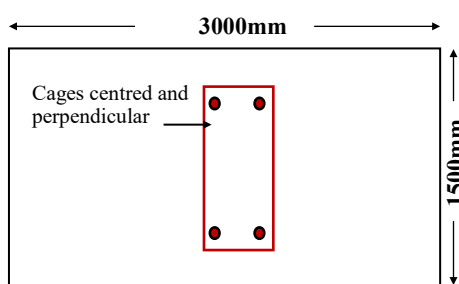

1. Please allow a minimum area of 4.5m² - 3m x 1.5m - per machine (2 stations) when machines are sited individually around a walk/pathway, beachfront, boardwalk etc.
2. Please allow minimum of 10m² per machine (2 stations) when machines are grouped together (Gym Type). The space between machines will require surfacing - artificial grass/tarmac/gravel.
3. Ensure anchor platforms (below) are perfectly level and finish flush with surrounding ground/pathway.
4. Ensure there are no drainpipes/cables/water mains/sewers etc. in the near vicinity of the installation.
5. Avoid locations underneath overhead power lines, large trees or other potentially hazardous structures.
6. Where possible, consider shelter from wind/rain and avoid facing machines into direct sunlight.
7. Take into account access, parking, monitoring, lighting, security, wheelchair access, toilet/wash facilities etc.
8. Installation pads must comply with dimensions A or B below, and finish level with surrounding ground.
9. Concrete should be minimum 25 neuton and left to cure for at least 7 days prior to installation.
10. Machines can be anchored using embedded anchor cages or other appropriate fixings supplied.
11. Finished concrete surface to be brushed or napped to increase foot grip (not power-floated).
12. Follow all site specific construction/installation instructions & drawings which will be supplied by Outfit at time of purchase.

SINGLE-POLE PAD

DOUBLE-POLE PAD

STAND-ALONE SIDE-BY-SIDE