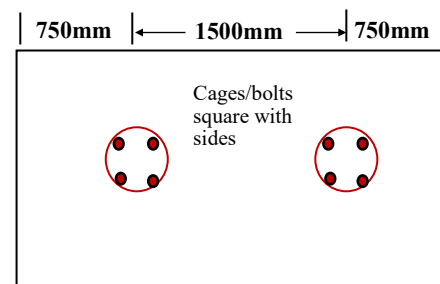

1. Please allow a minimum area of 4.5m² - 3m x 1.5m - per machine (2 stations) when machines are sited individually around a walk/pathway, beachfront, boardwalk etc.
2. Please allow minimum of 10m² per machine (2 stations) when machines are grouped together (Gym Type). The space between machines will require surfacing - artificial grass/tarmac/gravel.
3. Ensure anchor platforms (below) are perfectly level and finish flush with surrounding ground/pathway.
4. Ensure there are no drainpipes/cables/water mains/sewers etc. in the near vicinity of the installation.
5. Avoid locations underneath overhead power lines, large trees or other potentially hazardous structures.
6. Where possible, consider shelter from wind/rain and avoid facing machines into direct sunlight.
7. Take into account access, parking, monitoring, lighting, security, wheelchair access, toilet/wash facilities etc.
8. Installation pads must comply with dimensions A or B below, and finish level with surrounding ground.
9. Concrete should be minimum 25 neuton and left to cure for at least 7 days prior to installation.
10. Machines can be anchored using embedded anchor cages or other appropriate fixings supplied.
11. Finished concrete surface to be brushed or napped to increase foot grip (not power-floated).
12. Follow all site specific construction/installation instructions & drawings which will be supplied by Outfit at time of purchase.

SINGLE-POLE PAD

DOUBLE-POLE PAD

STAND-ALONE SIDE-BY-SIDE