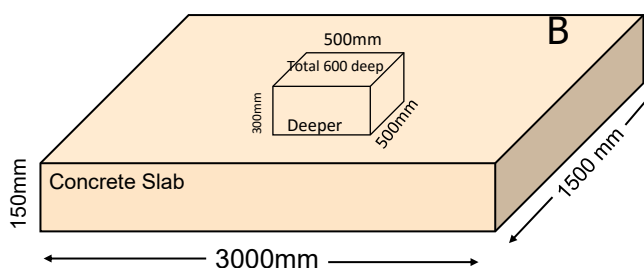

1. Please allow a minimum area of 4.5m² - 3m x 1.5m - per machine (2 stations) when machines are sited individually around a walk/pathway, beachfront, boardwalk etc.
2. Please allow minimum of 10m² per machine (2 stations) when machines are grouped together (Gym Type). The space between machines will require surfacing - artificial grass/tarmac/gravel.
3. Ensure anchor platforms (below) are perfectly level and finish flush with surrounding ground/pathway.
4. Ensure there are no drainpipes/cables/water mains/sewers etc. in the near vicinity of the installation.
5. Avoid locations underneath overhead power lines, large trees or other potentially hazardous structures.
6. Where possible, consider shelter from wind/rain and avoid facing machines into direct sunlight.
7. Take into account access, parking, monitoring, lighting, security, wheelchair access, toilet/wash facilities etc.
8. Installation pads must comply with dimensions A or B below, and finish level with surrounding ground.
9. Concrete should be minimum 25 neuton and left to cure for at least 7 days prior to installation.
10. Machines can be anchored using embedded anchor cages or other appropriate fixings supplied.
11. Finished concrete surface to be brushed or napped to increase foot grip (not power-floated).
12. Follow all site specific construction/installation instructions & drawings which will be supplied by Outfit at time of purchase.

SINGLE-POLE PAD

DOUBLE-POLE PAD

STAND-ALONE SIDE-BY-SIDE